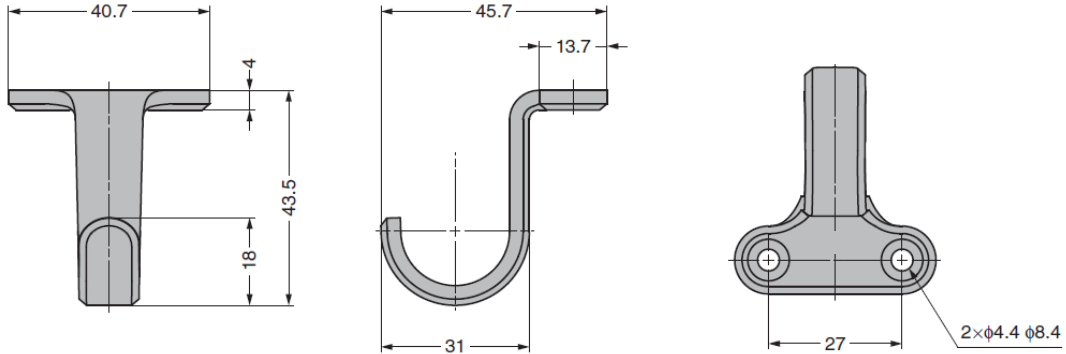

G4HJU-40M Stainless Steel Hook

Features

- Chamfered edge provides safety and smart design

Material

- Stainless steel 304, mirror finish

Parts Included

- Countersunk head tapping screw 4x25 (Stainless Steel)

Part No.	Load Capacity	
	G4HJU-40M	150 N

G5HJU-60M Stainless Steel Hook

Features

- Chamfered edge provides safety and smart design

Material

- Stainless steel 304, mirror finish

Parts Included

- Countersunk head tapping screw 4x25 (Stainless Steel)

Part No.	Load Capacity	
	G5HJU-60M	200 N