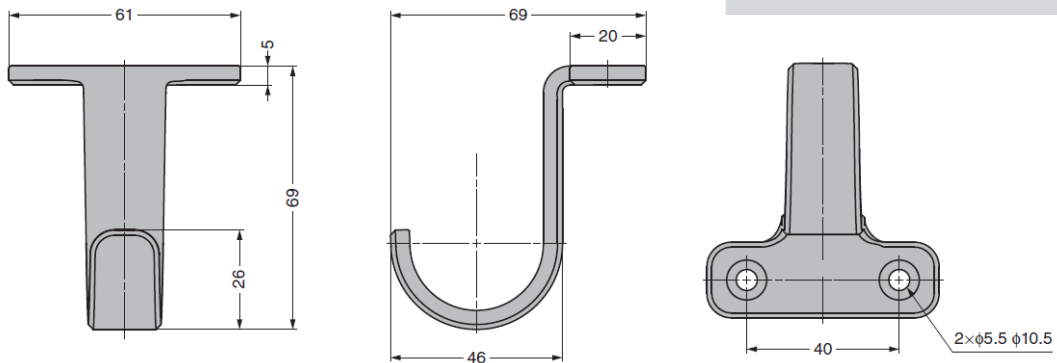

G4HJU-40M Stainless Steel Hook

Features

- Chamfered edge provides safety and smart design

Material

- Stainless steel 304, mirror finish

Parts Included

- Countersunk head tapping screw 4x25 (Stainless Steel)

Part No.	Load Capacity	
	G4HJU-40M	150 N

G5HJU-60M Stainless Steel Hook

Features

- Chamfered edge provides safety and smart design

Material

- Stainless steel 304, mirror finish

Parts Included

- Countersunk head tapping screw 4x25 (Stainless Steel)

Part No.	Load Capacity	
	G5HJU-60M	200 N