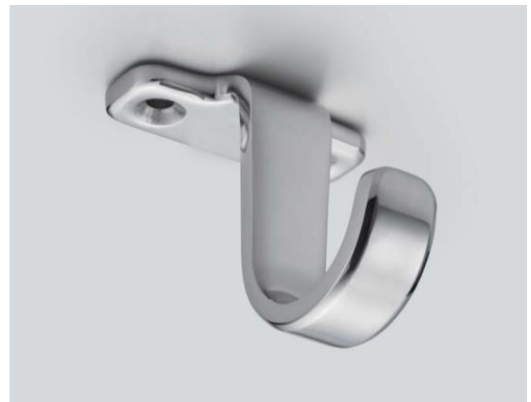

G4HJU-40M Stainless Steel Hook

Features

- Chamfered edge provides safety and smart design

Material

- Stainless steel 304, mirror finish

Parts Included

- Countersunk head tapping screw 4x25 (Stainless Steel)

Part No.	Load Capacity	
	G4HJU-40M	150 N

G5HJU-60M Stainless Steel Hook

Features

- Chamfered edge provides safety and smart design

Material

- Stainless steel 304, mirror finish

Parts Included

- Countersunk head tapping screw 4x25 (Stainless Steel)